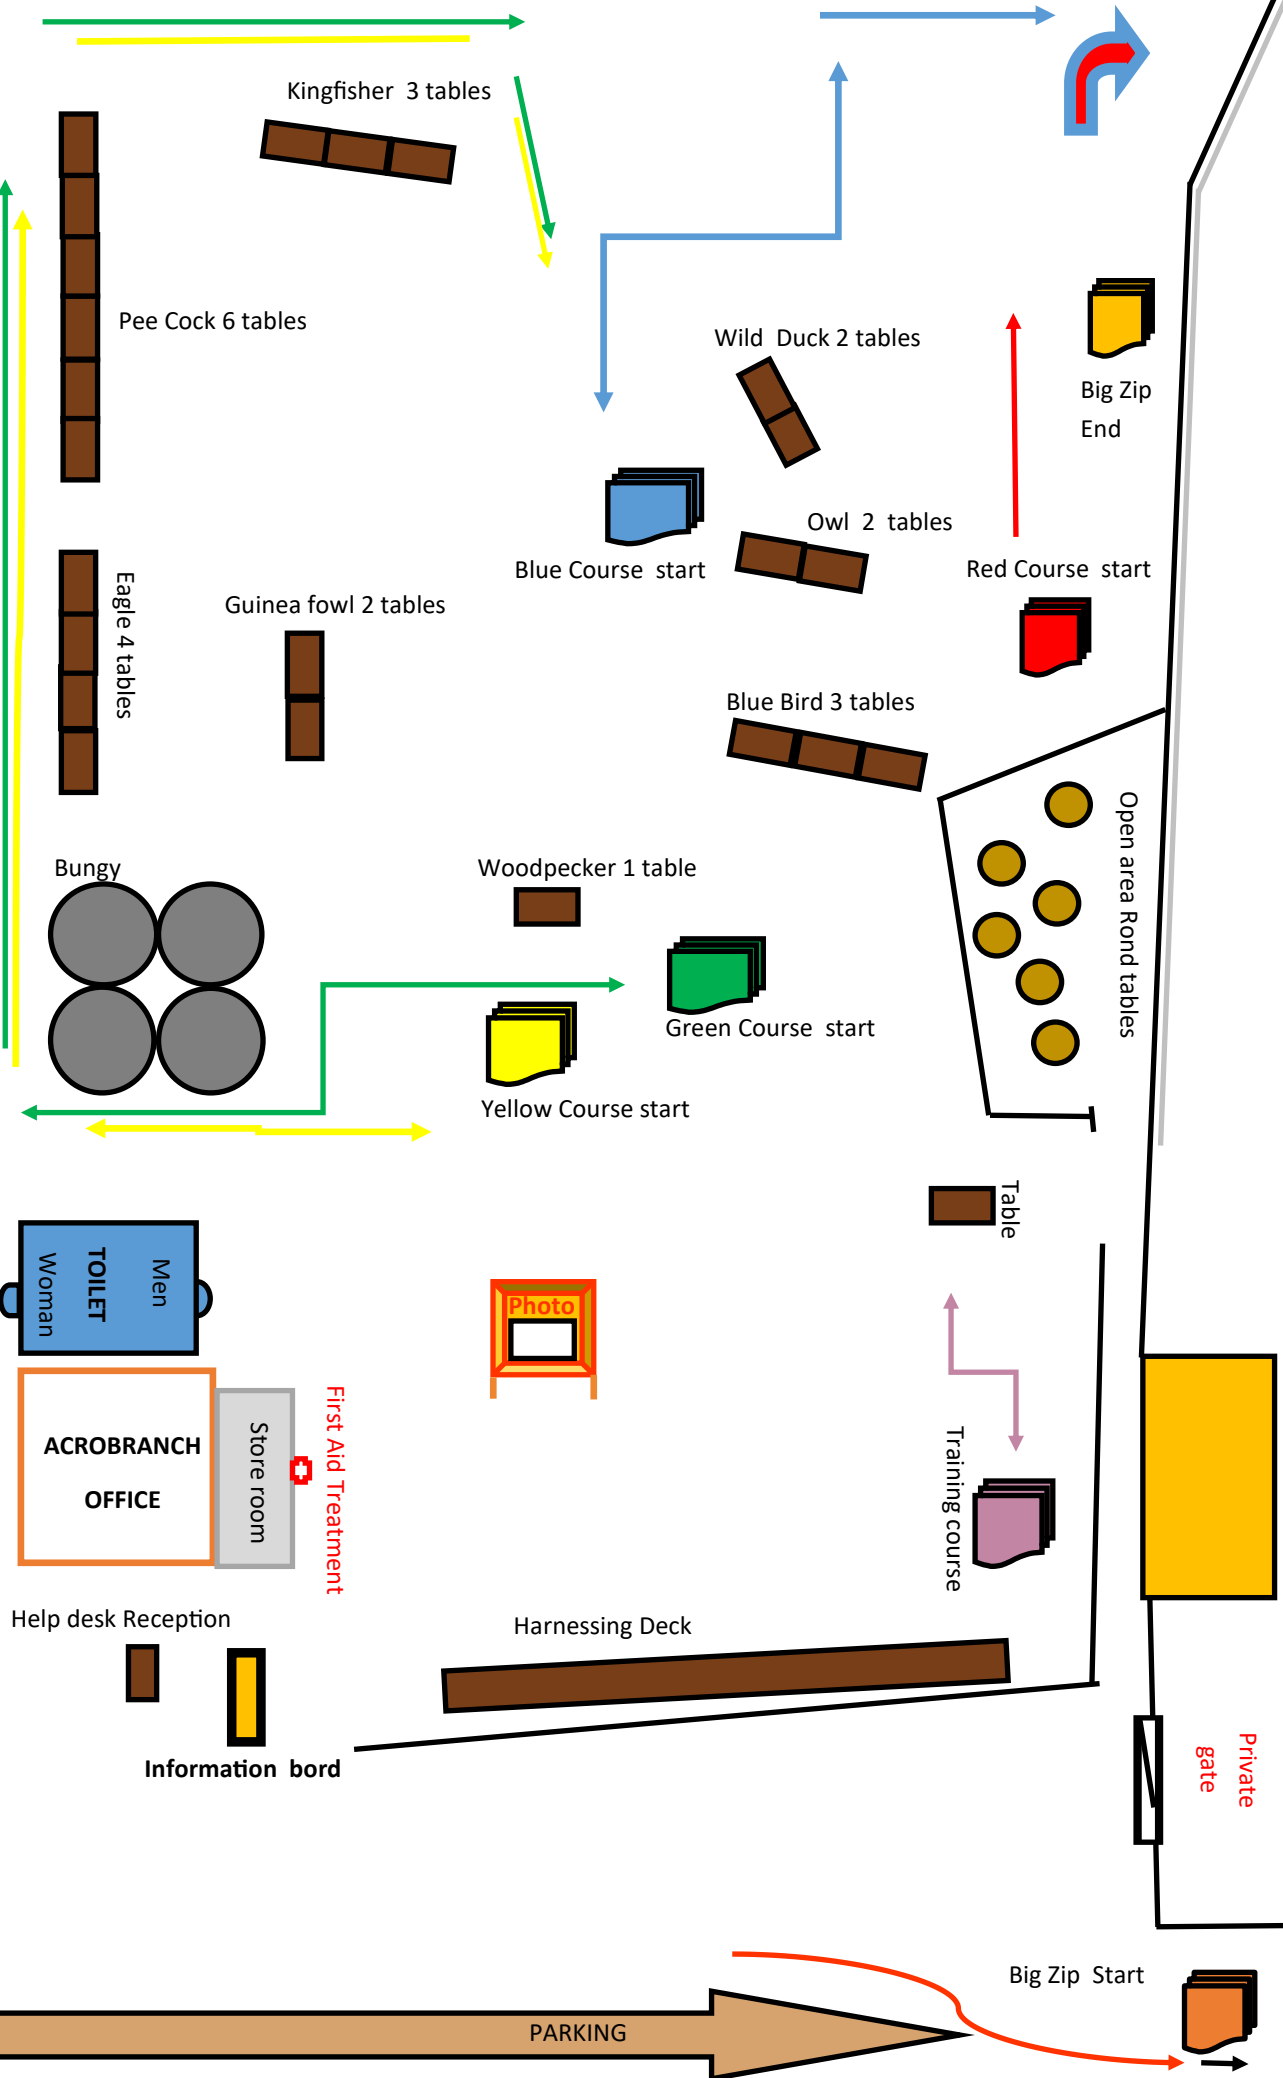

To Welbekend

GARSFONTEIN ROAD M30 to Pretoria

Entrance

Kookaburra Braai area

Rainbow Bea-eater Braai area

To PARKING

Men
Woman
TOILET

ACROBRANCH
OFFICE

Store room

First Aid Treatment

Photo

Training course

Harnessing Deck

Help desk Reception
Information board

Big Zip End

Red Course start

Green Course start

Yellow Course start

Open area
Rond tables

Private gate

Big Zip Start

PARKING